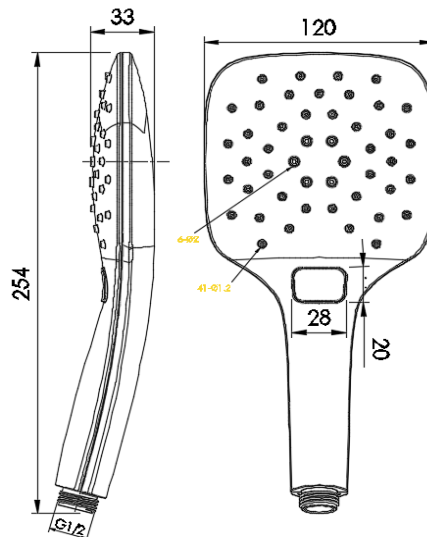

Hand Shower

PRODUCT SPECIFICATIONS

- Dimension : 120 (L) x 33 (W) x 254 (H)mm
- Material : ABS
- Color : ABS Chrome

TECHNICAL DRAWING

Copyright © Rigel Technology (S) Pte Ltd. All rights reserved. Terms of Use.